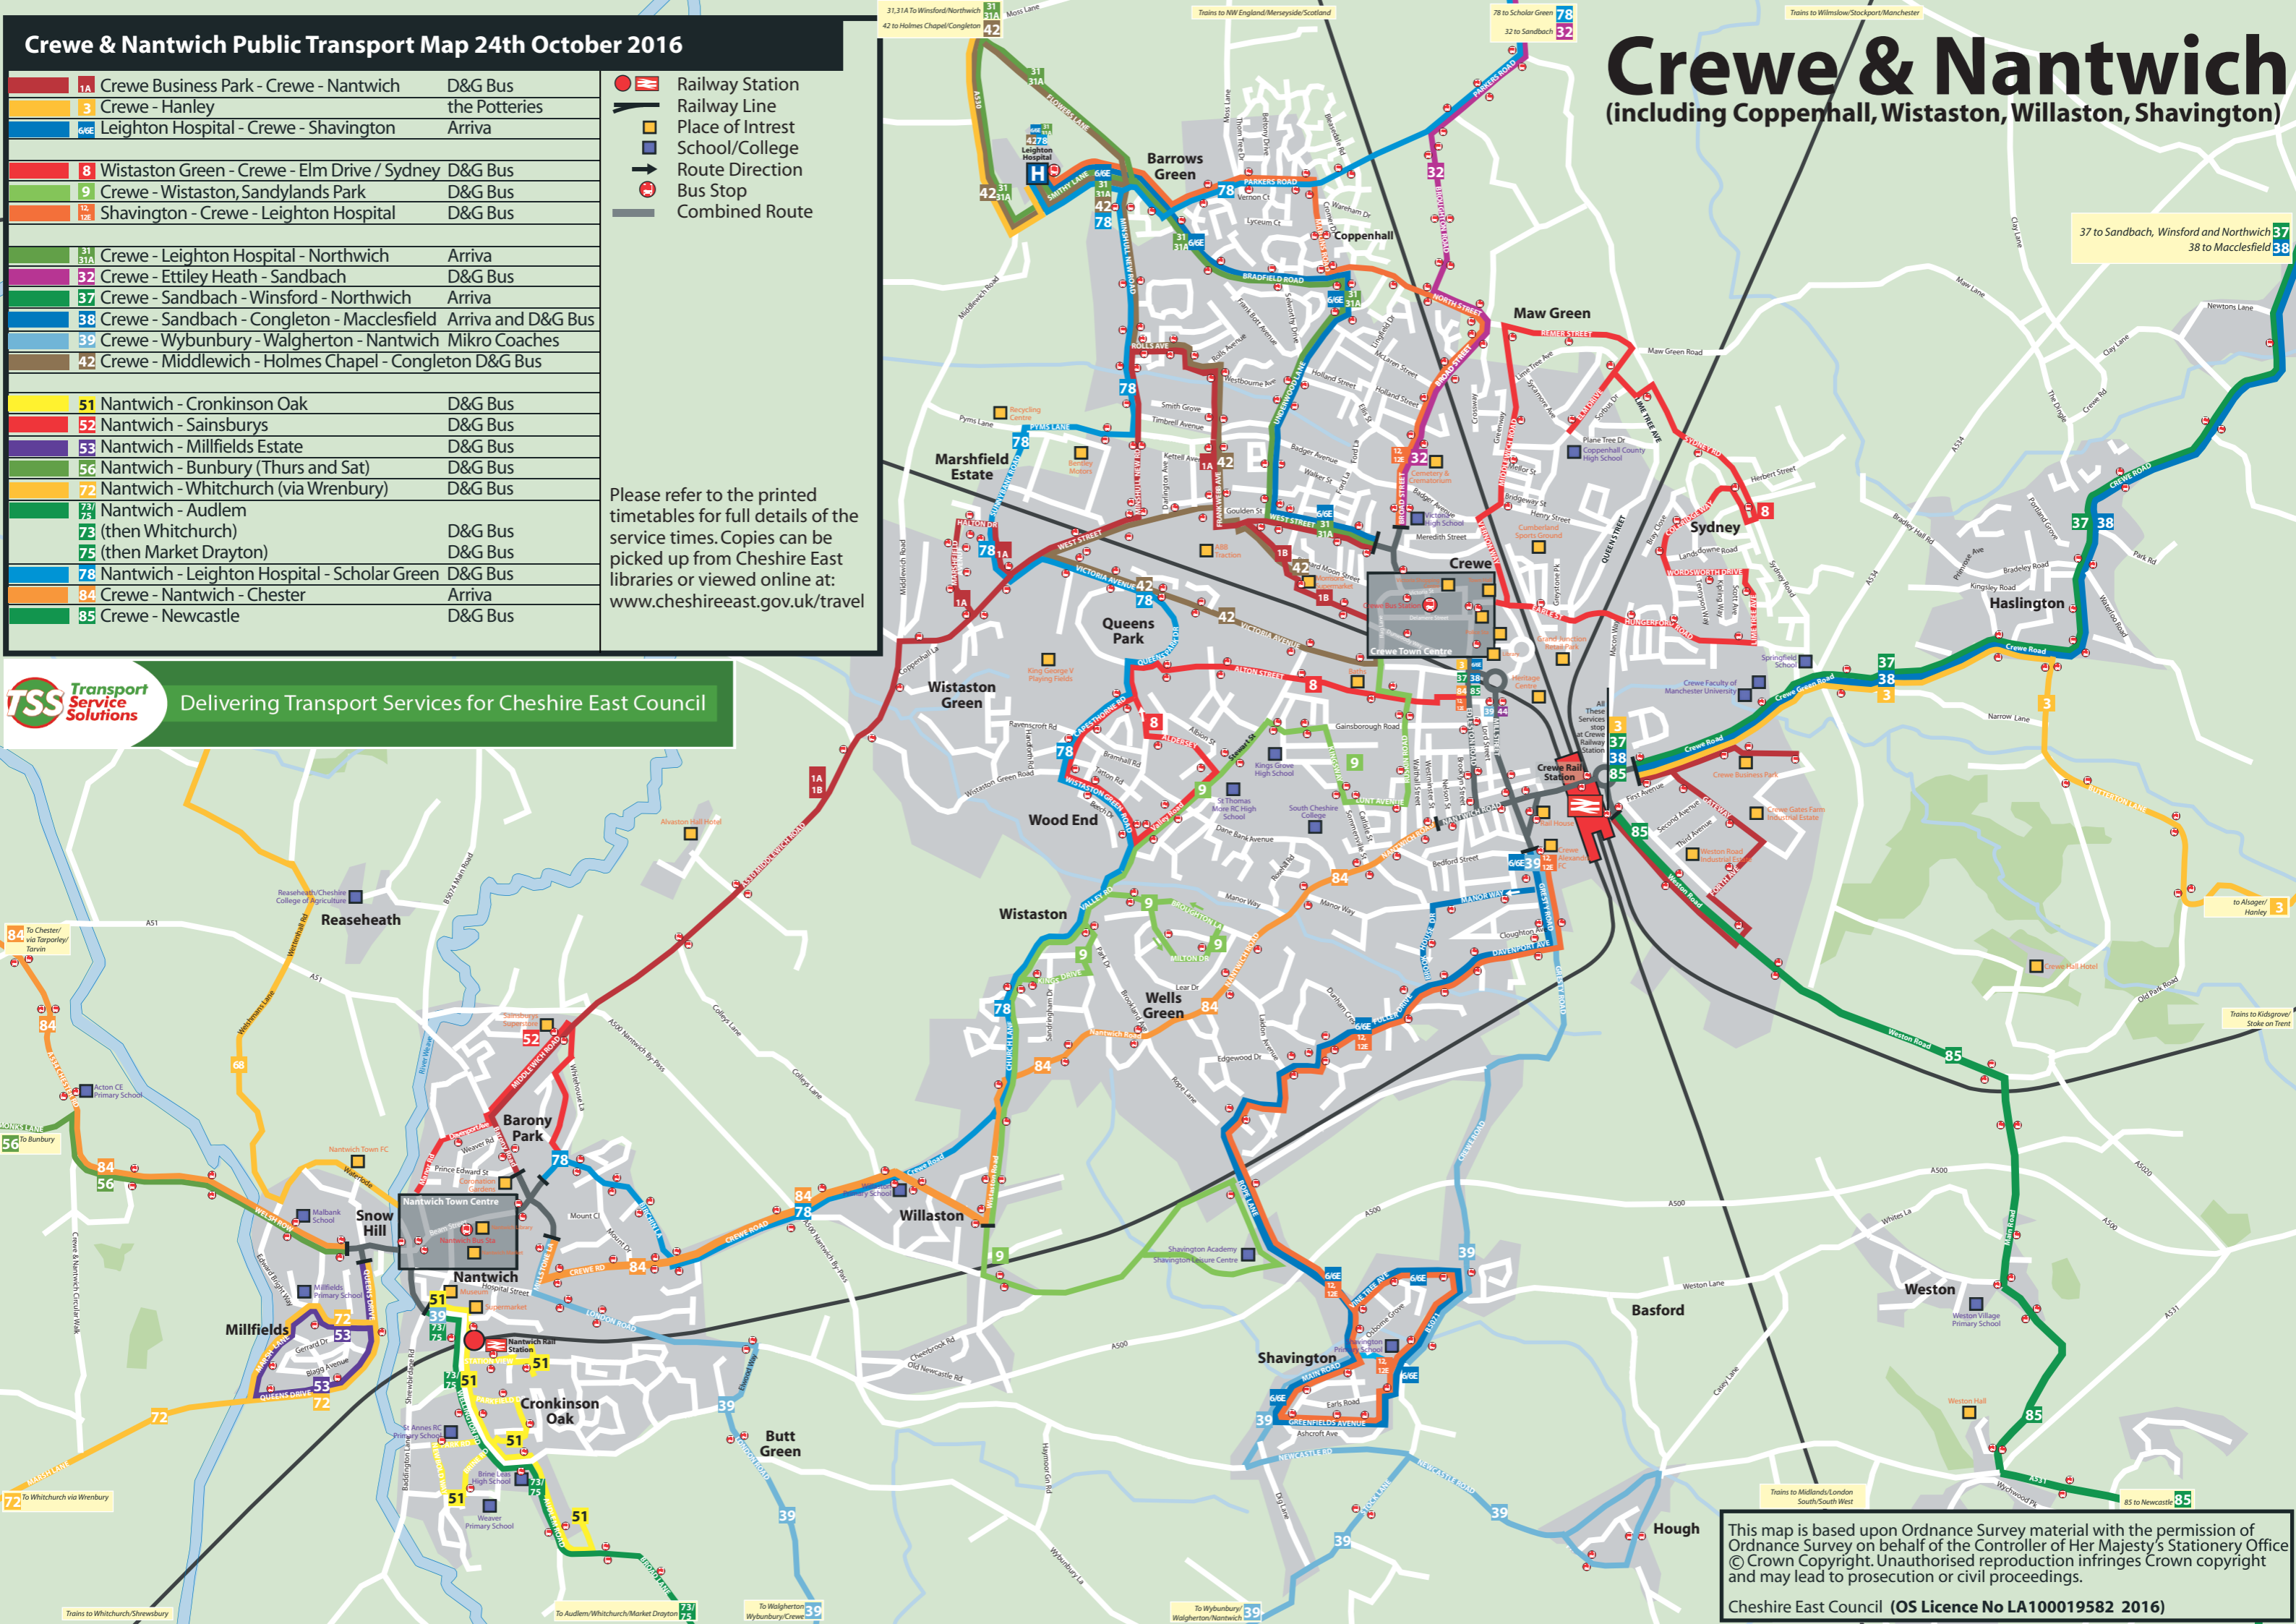

**Crewe & Nantwich Public Transport Map 24th October 2016**

1A	Crewe Business Park - Crewe - Nantwich	D&G Bus
3	Crewe - Hanley	the Potteries
64E	Leighton Hospital - Crewe - Shavington	Arriva
8	Wistaston Green - Crewe - Elm Drive / Sydney	D&G Bus
9	Crewe - Wistaston, Sandylands Park	D&G Bus
12/12E	Shavington - Crewe - Leighton Hospital	D&G Bus
31/31A	Crewe - Leighton Hospital - Northwich	Arriva
32	Crewe - Ettiley Heath - Sandbach	D&G Bus
37	Crewe - Sandbach - Winsford - Northwich	Arriva
38	Crewe - Sandbach - Congleton - Macclesfield	Arriva and D&G Bus
39	Crewe - Wybunbury - Walgherton - Nantwich	Mikro Coaches
42	Crewe - Middlewich - Holmes Chapel - Congleton	D&G Bus
51	Nantwich - Cronkison Oak	D&G Bus
52	Nantwich - Sainsburys	D&G Bus
53	Nantwich - Millfields Estate	D&G Bus
56	Nantwich - Bunbury (Thurs and Sat)	D&G Bus
72	Nantwich - Whitchurch (via Wrenbury)	D&G Bus
73/75	Nantwich - Audlem	D&G Bus
73	(then Whitchurch)	D&G Bus
75	(then Market Drayton)	D&G Bus
78	Nantwich - Leighton Hospital - Scholar Green	D&G Bus
84	Crewe - Nantwich - Chester	Arriva
85	Crewe - Newcastle	D&G Bus

- Railway Station
- Railway Line
- Place of Interest
- School/College
- Route Direction
- Bus Stop
- Combined Route

Please refer to the printed timetables for full details of the service times. Copies can be picked up from Cheshire East libraries or viewed online at: [www.cheshireeast.gov.uk/travel](http://www.cheshireeast.gov.uk/travel)

**TSS Transport Service Solutions** Delivering Transport Services for Cheshire East Council

# Crewe & Nantwich

(including Coppenhall, Wistaston, Willaston, Shavington)

This map is based upon Ordnance Survey material with the permission of Ordnance Survey on behalf of the Controller of Her Majesty's Stationery Office © Crown Copyright. Unauthorised reproduction infringes Crown copyright and may lead to prosecution or civil proceedings.  
Cheshire East Council (OS Licence No LA100019582 2016)